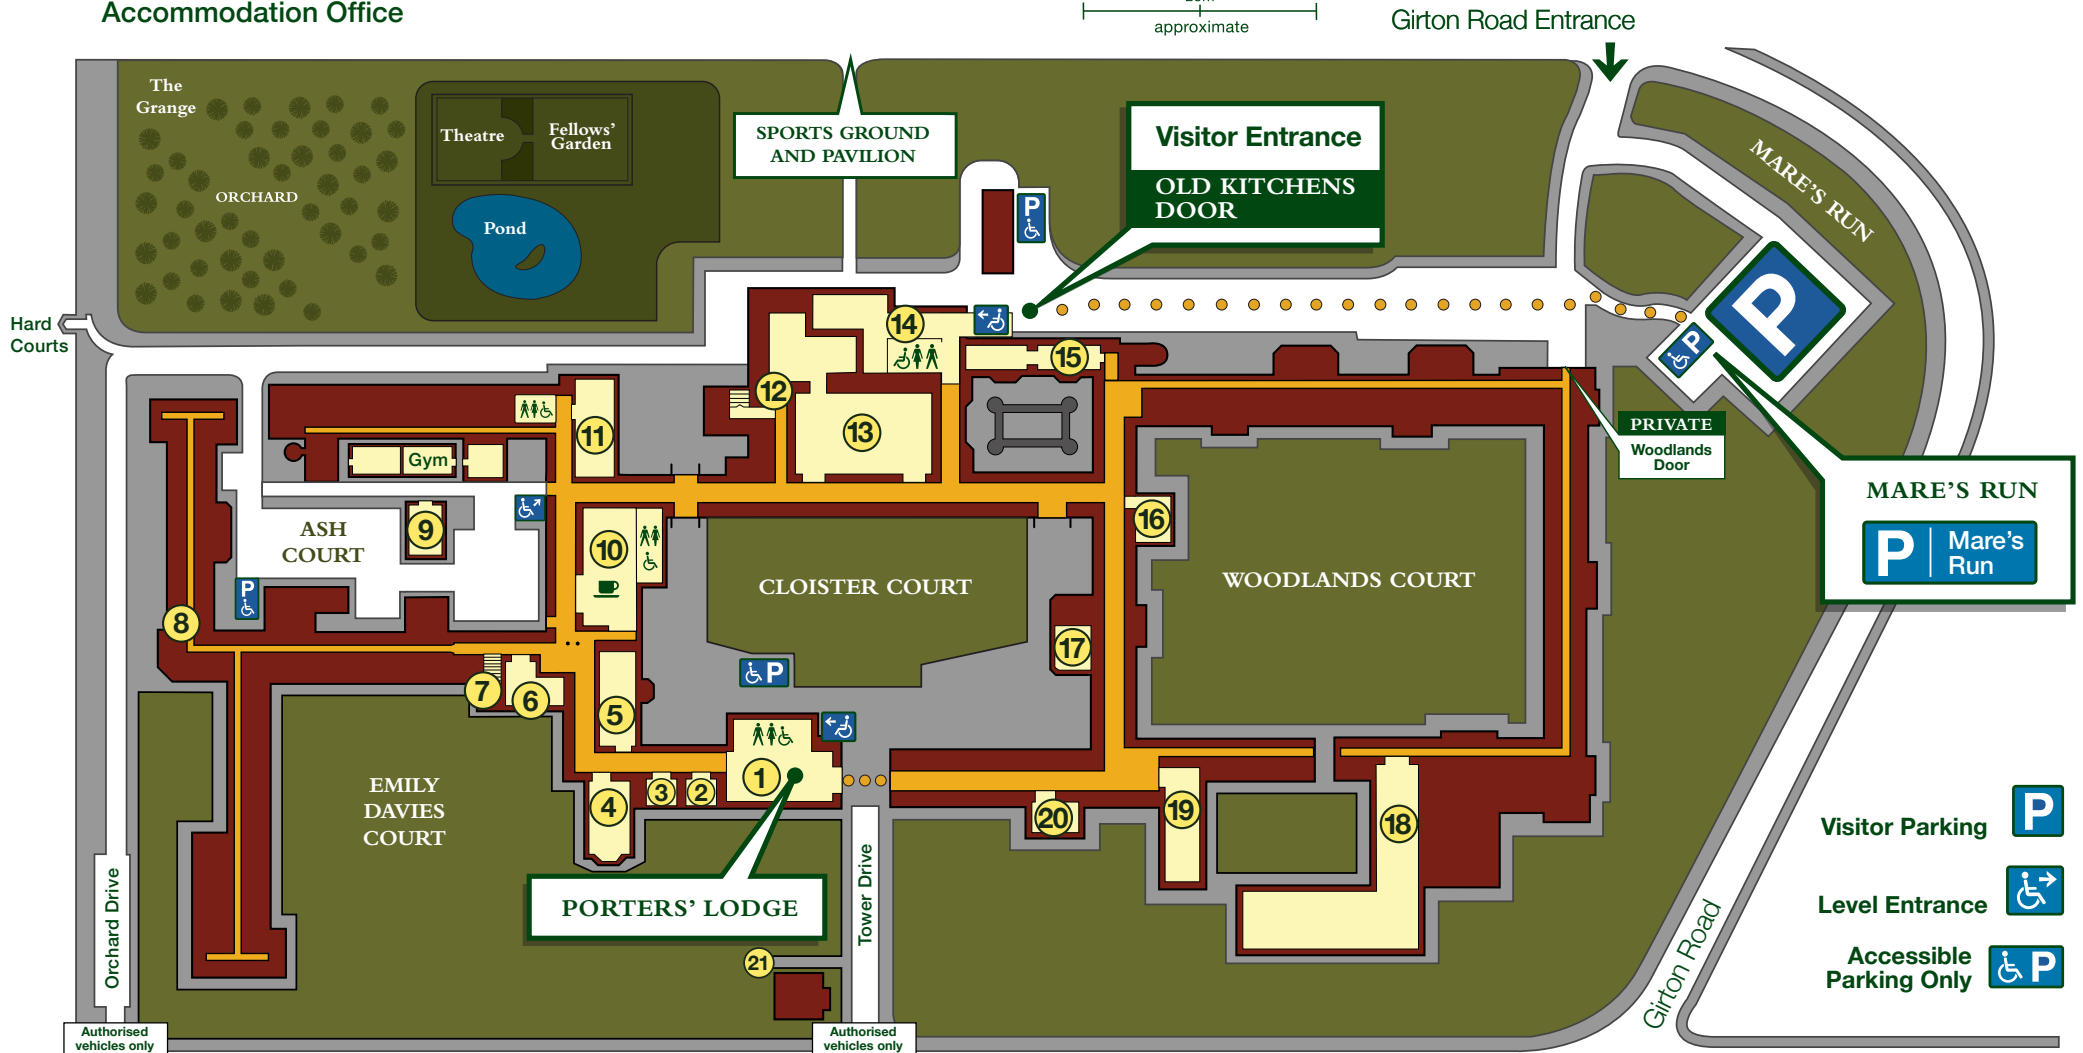

The main entrance for visitors and conference guests is via OLD KITCHENS DOOR.
Please park in the ample 'MARES RUN CAR PARK'.

VISITOR MAP ♦ GIRTON COLLEGE

Huntingdon Road
Cambridge
CB3 0JG

- 1. Porters' Lodge
- 2. Reception Room
- 3. Lawrence Room
- 4. Stanley Library
- 5. Old Hall
- 6. Events and Accommodation Office

- 7. Emily Davies Rooms (via staircase)
- 8. Orchard Teaching Rooms
- 9. Squash Courts
- 10. Café Bar ☕ / Social Hub
- 11. Swimming Pool
- 12. Cafeteria and Pear Trees

- 13. Dining Hall
- 14. Old Kitchens
- 15. Fellows' Rooms
- 16. Old JCR
- 17. Chapel Box Room

- 18. Library and Archive
- 19. Chapel
- 20. SCR
- 20. Cycle Park

Porters' Lodge
(01223) 338999

Events and
Accommodation Office
(01223) 338975

- Visitor Parking
- Level Entrance
- Accessible Parking Only